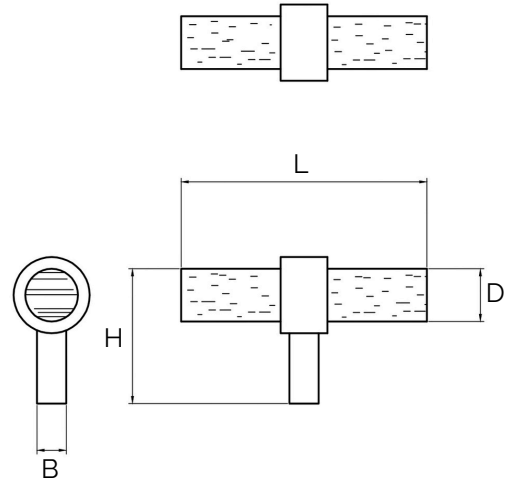

# Bergen – Walnut Wood and Brass Pull

All dimensions are in mm

*\*Sizes provided are nominal and intended as a guide\**

SKU	L (Length)	H (Height)	D (Diameter)	B (Base)
DP-000015	60	36	14	8

### Inclusions:

- Bolt: M5 \* 25mm screw

\*Product Care : Wipe and clean with a damp cloth and do not use any cleaning agents or chemicals.\*

WARRANTY