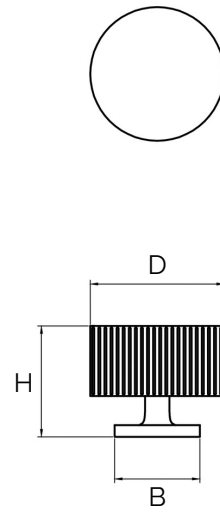

Celle – Brushed Brass Knob Range

All dimensions are in mm

Sizes provided are nominal and intended as a guide

SKU	D (Diameter)	H (Height)	B (Base plate)
DK-000071-28-BB	28	28	19
DK-000071-35-BB	35	35	24

Inclusions: