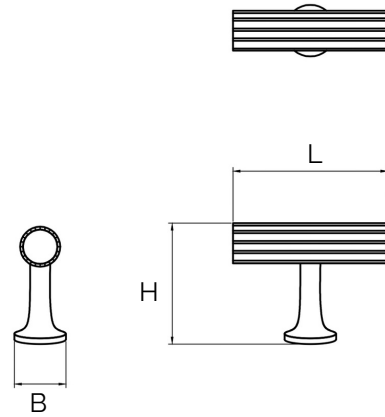

Celle – Brushed Silver Nickel Brass Pull

All dimensions are in mm

Sizes provided are nominal and intended as a guide

SKU

L
(Length)

H
(Height)

B
(Base)

DP-000071-BN

50

33

15

Inclusions:

Bolt: M5 * 25mm screw

Product Care : Wipe and clean with a damp cloth and do not use any cleaning agents or chemicals.

WARRANTY