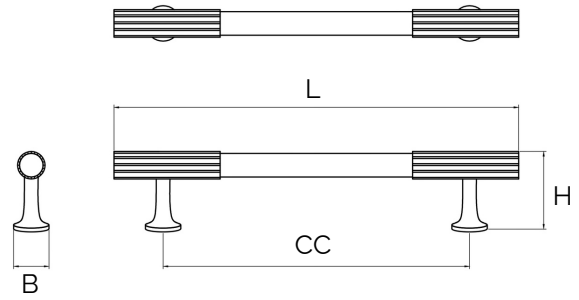

# Celle – Matte Black Brass Handle Range

All dimensions are in mm

\*Sizes provided are nominal and intended as a guide\*

SKU	L (Length)	CC (Centre-to-Centre)	H (Height)	B (Base)
DH-000071-136-MB	136	96	33	15
DH-000071-168-MB	168	128	33	15
DH-000071-200-MB	200	160	33	15
DH-000071-232-MB	232	192	33	15
DH-000071-264-MB	264	224	33	15

### Inclusions:

Bolt: 2 x M5 \* 25mm screw

\*Product Care : Wipe and clean with a damp cloth and do not use any cleaning agents or chemicals.\*