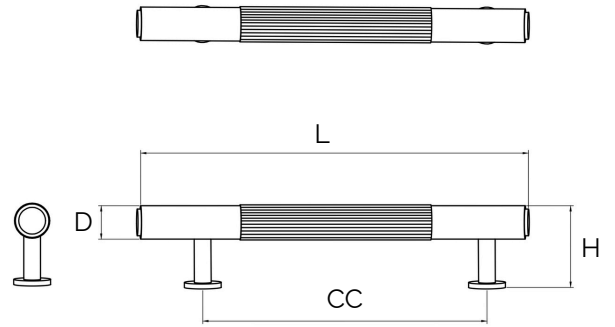

# Avila – Antique Bronze Brass Handle Range

All dimensions are in mm

\*Sizes provided are nominal and intended as a guide\*

SKU	L (Length)	CC (Centre-to-Centre)	H (Height)	D (Diameter)
DH-000083-132-AB	132	96	30	12
DH-000083-164-AB	164	128	30	12
DH-000083-196-AB	196	160	30	12
DH-000083-260-AB	260	224	30	12
DH-000083-292-AB	292	256	30	12
DH-000083-356-AB	356	320	30	12

### Inclusions:

Bolt: 2 x M5 \* 25mm screw

\*Product Care : Wipe and clean with a damp cloth and do not use any cleaning agents or chemicals.\*