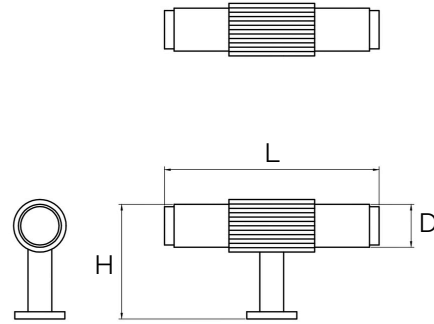

Avila – Antique Bronze Brass Pull

All dimensions are in mm

Sizes provided are nominal and intended as a guide

| SKU | L (Length) | H (Height) | D (Diameter) |
|--------------|---------------|---------------|-----------------|
| DP-000083-AB | 50 | 30 | 12 |

Inclusions:

Bolt: M5 * 25mm screw

Product Care : Wipe and clean with a damp cloth and do not use any cleaning agents or chemicals.

WARRANTY