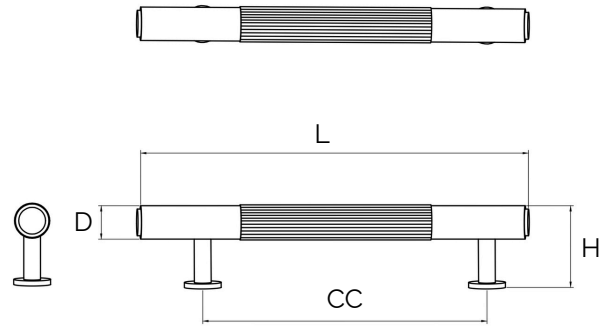

# Avila – Gunmetal Brass Handle Range

All dimensions are in mm

\*Sizes provided are nominal and intended as a guide\*

SKU	L (Length)	CC (Centre-to-Centre)	H (Height)	D (Diameter)
DH-000083-132-GM	132	96	30	12
DH-000083-164-GM	164	128	30	12
DH-000083-196-GM	196	160	30	12
DH-000083-260-GM	260	224	30	12
DH-000083-292-GM	292	256	30	12
DH-000083-356-GM	356	320	30	12

### Inclusions:

Bolt: 2 x M5 \* 25mm screw

\*Product Care : Wipe and clean with a damp cloth and do not use any cleaning agents or chemicals.\*

WARRANTY