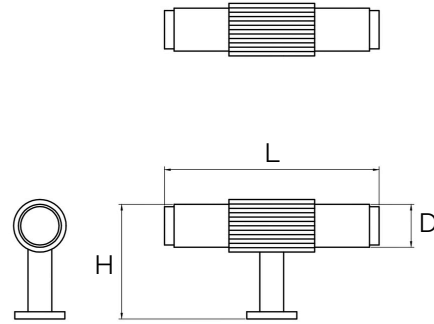

Avila – Gunmetal Brass Pull

All dimensions are in mm

Sizes provided are nominal and intended as a guide

SKU	L (Length)	H (Height)	D (Diameter)
DP-000083-GM	50	30	12

Inclusions:

Bolt: M5 * 25mm screw

Product Care : Wipe and clean with a damp cloth and do not use any cleaning agents or chemicals.