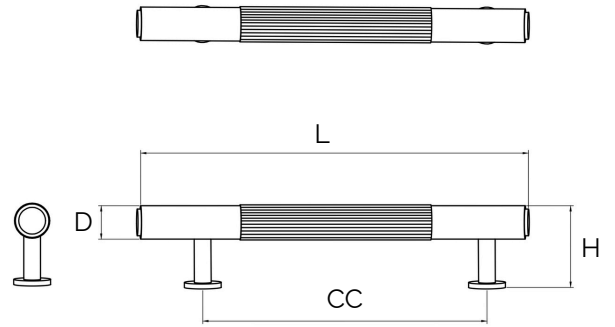

Avila – Matte Brass Handle Range

All dimensions are in mm

Sizes provided are nominal and intended as a guide

SKU	L (Length)	CC (Centre-to-Centre)	H (Height)	D (Diameter)
DH-000083-132-MBR	132	96	30	12
DH-000083-164-MBR	164	128	30	12
DH-000083-196-MBR	196	160	30	12
DH-000083-260-MBR	260	224	30	12
DH-000083-292-MBR	292	256	30	12
DH-000083-356-MBR	356	320	30	12

Inclusions:

Bolt: 2 x M5 * 25mm screw

Product Care : Wipe and clean with a damp cloth and do not use any cleaning agents or chemicals.

WARRANTY