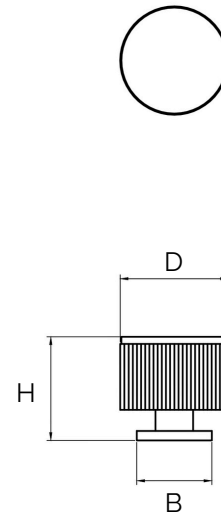

Avila – Matte Brass Knob Range

All dimensions are in mm

Sizes provided are nominal and intended as a guide

SKU	D (Diameter)	H (Height)	B (Base plate)
DK-0000083-19-MBR	19	24	18
DK-0000083-26-MBR	26	27	20