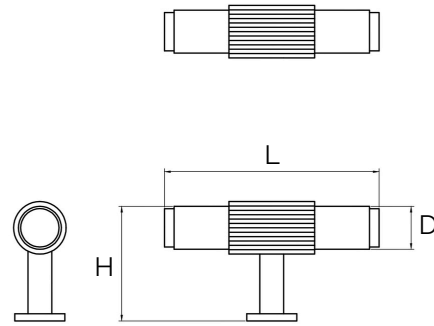

Avila – Matte Brass Pull

All dimensions are in mm

Sizes provided are nominal and intended as a guide

SKU	L (Length)	H (Height)	D (Diameter)
DP-000083-MBR	50	30	12

Inclusions:

Bolt: M5 * 25mm screw

Product Care : Wipe and clean with a damp cloth and do not use any cleaning agents or chemicals.