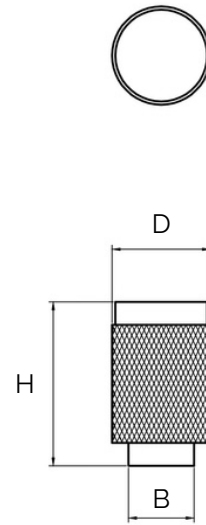

# Ekati – Matte Black Brass Barrel Knob

All dimensions are in mm

\*Sizes provided are nominal and intended as a guide\*

SKU	D (Diameter)	H (Height)	B (Base)
DK-000085-MB-2	20	30	12