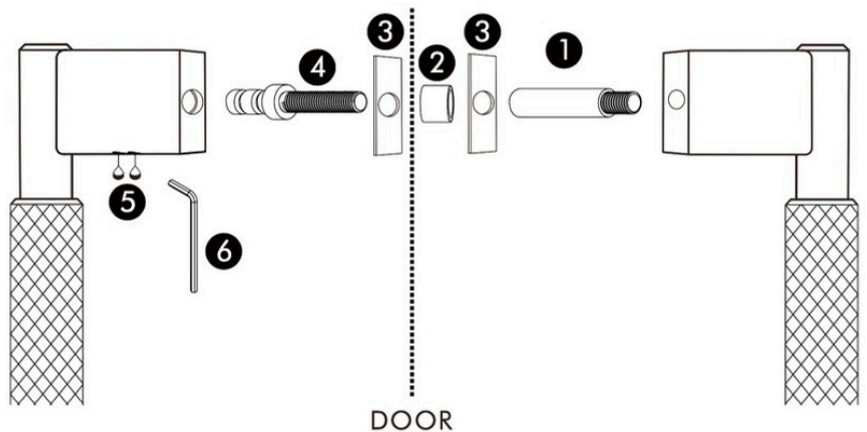

Installation Instructions - Single Pull

Points 2, 3, 7, 8, 9 and 10 is for a glass door.
Points 7, 8 and 9 is for a wooden/cabinet door.

Applicable door thickness:

Glass door: 8-22mm, Hole dia.:10mm.
Wooden door: 13-42mm, Hole dia.:6mm.

Installation Instructions - Double Pull

Points 2, 3, 4, 5 and 6 is for a glass door.
Points 4, 5 and 6 is for a 11-25mm wooden door.
Points 1, 4, 5 and 6 is for 40-58mm wooden door.

Applicable door thickness:

Glass door: 5-20mm, Hole dia.:10mm.
Wooden door: 11-25mm, Hole dia.:6mm.
Wooden door:40-58mm, Hole dia.:8mm.

Antique Bronze Brass Knurled Door Pull (Single - Sided)

All dimensions are in mm

Sizes provided are nominal and intended as a guide

SKU	L (Length)	CC (Centre-to-Centre)	H (Height)	D (Diameter)	B (Base)
DAP-001-S300-AB	300	270	60	20	28
DAP-001-S450-AB	450	420	60	20	28
DAP-001-S600-AB	600	570	60	20	28

Inclusions:

- x2 units of the following:
- Allen key