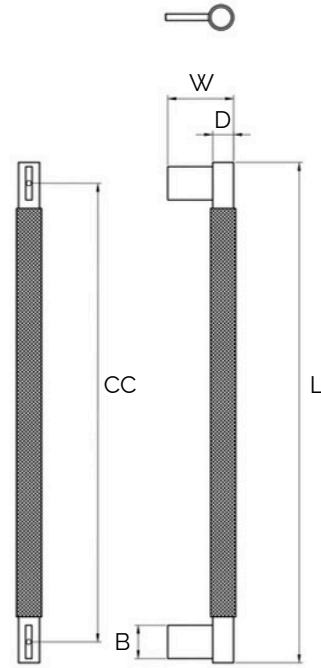

Installation Instructions - Single Pull

Points 2, 3, 7, 8, 9 and 10 is for a glass door.
Points 7, 8 and 9 is for a wooden/cabinet door.

Applicable door thickness:

Glass door: 8-22mm, Hole dia.:10mm.
Wooden door: 13-42mm, Hole dia.:6mm.

Installation Instructions - Double Pull

Points 2, 3, 4, 5 and 6 is for a glass door.
Points 4, 5 and 6 is for a 11-25mm wooden door.
Points 1, 4, 5 and 6 is for 40-58mm wooden door.

Applicable door thickness:

Glass door: 5-20mm, Hole dia.:10mm.
Wooden door: 11-25mm, Hole dia.:6mm.
Wooden door:40-58mm, Hole dia.:8mm.

Antique Bronze Brass Knurled Door Pull (Single - Sided)

All dimensions are in mm

Sizes provided are nominal and intended as a guide

SKU	L (Length)	CC (Centre-to-Centre)	H (Height)	D (Diameter)	B (Base)
DAP-001-S300-AB	300	270	60	20	28
DAP-001-S450-AB	450	420	60	20	28
DAP-001-S600-AB	600	570	60	20	28

Inclusions:

- x2 units of the following:
- Allen key