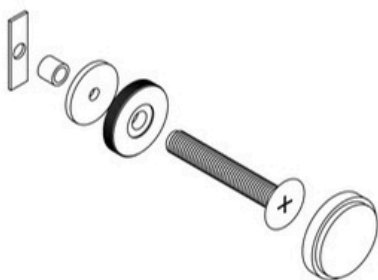

Installation Instructions - Double Pull

Points 2, 3, 4, 5 and 6 is for a glass door.
Points 4, 5 and 6 is for a 11-25mm wooden door.
Points 1, 4, 5 and 6 is for 40-58mm wooden door.

Applicable door thickness:

Glass door: 5-20mm, Hole dia.:10mm.
Wooden door: 11-25mm, Hole dia.:6mm.
Wooden door:40-58mm, Hole dia.:8mm.

Antique Bronze Brass Knurled Door Pull (Single - Sided)

All dimensions are in mm

Sizes provided are nominal and intended as a guide

SKU	L (Length)	CC (Centre-to-Centre)	H (Height)	D (Diameter)	B (Base)
DAP-001-S300-AB	300	270	60	20	28
DAP-001-S450-AB	450	420	60	20	28
DAP-001-S600-AB	600	570	60	20	28

Inclusions:

- x2 units of the following:
- Allen key

Product Care : Wipe and clean with a damp cloth and do not use any cleaning agents or chemicals.

Antique Bronze Brass Knurled Pull (Double - Sided)

All dimensions are in mm

Sizes provided are nominal and intended as a guide