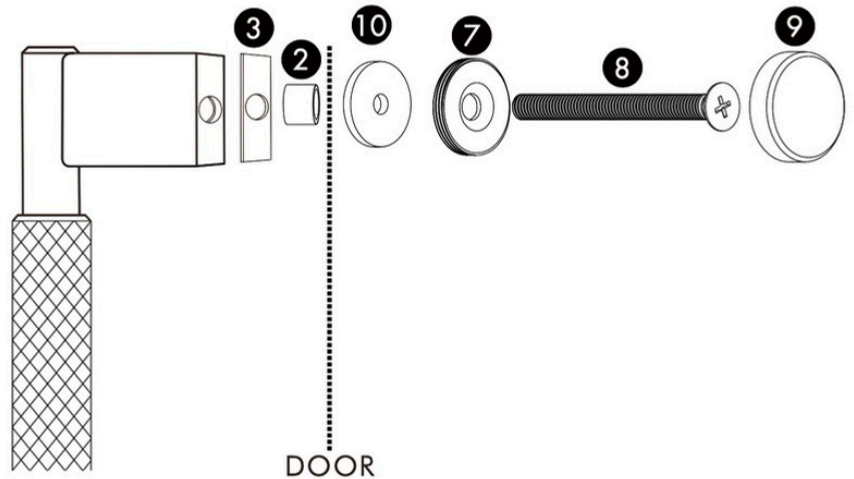

Installation Instructions - Single Pull

Points 2, 3, 7, 8, 9 and 10 is for a glass door.
Points 7, 8 and 9 is for a wooden/cabinet door.

Applicable door thickness:

Glass door: 8-22mm, Hole dia.:10mm.
Wooden door: 13-42mm, Hole dia.:6mm.

Installation Instructions - Double Pull

Points 2, 3, 4, 5 and 6 is for a glass door.
Points 4, 5 and 6 is for a 11-25mm wooden door.
Points 1, 4, 5 and 6 is for 40-58mm wooden door.

Applicable door thickness:

Glass door: 5-20mm, Hole dia.:10mm.
Wooden door: 11-25mm, Hole dia.:6mm.
Wooden door:40-58mm, Hole dia.:8mm.

Antique Bronze Brass Knurled Door Pull (Single - Sided)

All dimensions are in mm

Sizes provided are nominal and intended as a guide

SKU	L (Length)	CC (Centre-to-Centre)	H (Height)	D (Diameter)	B (Base)
DAP-001-S300-AB	300	270	60	20	28
DAP-001-S450-AB	450	420	60	20	28
DAP-001-S600-AB	600	570	60	20	28

Inclusions:

- x2 units of the following:
- Allen key