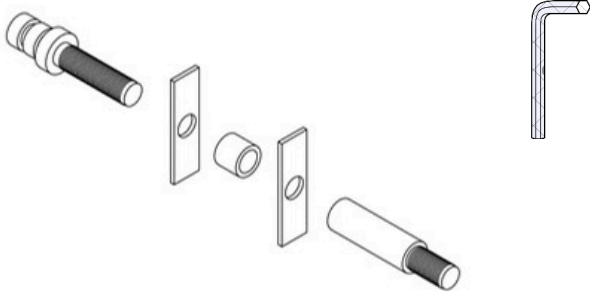

Glass door: 5-20mm, Hole dia.:10mm.
Wooden door: 11-25mm, Hole dia.:6mm.
Wooden door:40-58mm, Hole dia.:8mm.

Antique Bronze Brass Knurled Door Pull (Single - Sided)

All dimensions are in mm

Sizes provided are nominal and intended as a guide

SKU	L (Length)	CC (Centre-to-Centre)	H (Height)	D (Diameter)	B (Base)
DAP-001-S300-AB	300	270	60	20	28
DAP-001-S450-AB	450	420	60	20	28
DAP-001-S600-AB	600	570	60	20	28

Inclusions:

- x2 units of the following:
- Allen key

Product Care : Wipe and clean with a damp cloth and do not use any cleaning agents or chemicals.

Antique Bronze Brass Knurled Pull (Double - Sided)

All dimensions are in mm

Sizes provided are nominal and intended as a guide

SKU	L (Length)	CC (Centre-to-Centre)	H (Height)	D (Diameter)	B (Base)
DAP-001-D300-AB	300	270	60	20	28
DAP-001-D450-AB	450	420	60	20	28
DAP-001-D600-AB	600	570	60	20	28

Inclusions:

- x2 units of the following:
- Allen key