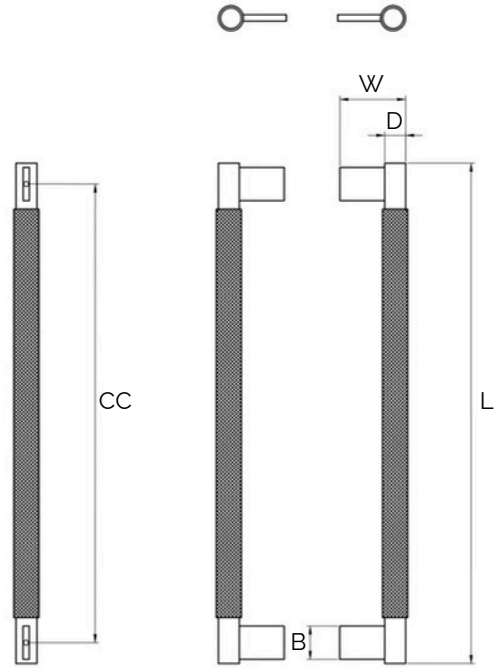

Antique Bronze Brass Knurled Pull (Double - Sided)

All dimensions are in mm

Sizes provided are nominal and intended as a guide

SKU	L (Length)	CC (Centre-to-Centre)	H (Height)	D (Diameter)	B (Base)
DAP-001-D300-AB	300	270	60	20	28
DAP-001-D450-AB	450	420	60	20	28
DAP-001-D600-AB	600	570	60	20	28