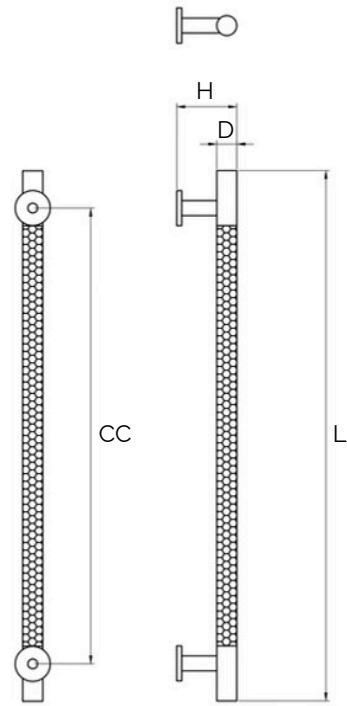

Installation Instructions - Single Pull

Points 6, 7 and 8 is for a wooden/cabinet door.

Applicable door thickness:

Wooden door: 13-42mm, Hole dia.: 6mm.

Wooden door: 43-70mm, Hole dia.: 8mm.

Installation Instructions - Double Pull

Points 1, 2 and 8 is for a 8-30mm wooden door.

Points 1, 2, 6 and 8 is for 35-63mm wooden door.

Applicable door thickness:

Wooden door: 8-30mm, Hole dia.: 6mm.

Wooden door: 35-63mm, Hole dia.: 8mm.

Matte Brass Hammered Door Pull (Single - Sided)

All dimensions are in mm

Sizes provided are nominal and intended as a guide

SKU	L (Length)	CC (Centre-to-Centre)	H (Height)	D (Base)
DAP-002-S300-MBR	300	250	53	20
DAP-002-S450-MBR	450	385	53	20
DAP-003-S600-MBR	600	534	53	20

All dimensions are in mm

Sizes provided are nominal and intended as a guide

SKU	L (Length)	CC (Centre-to-Centre)	H (Height)	D (Base)
DAP-002-D300-MBR	300	250	53	20
DAP-002-D450-MBR	450	385	53	20
DAP-003-D600-MBR	600	534	53	20