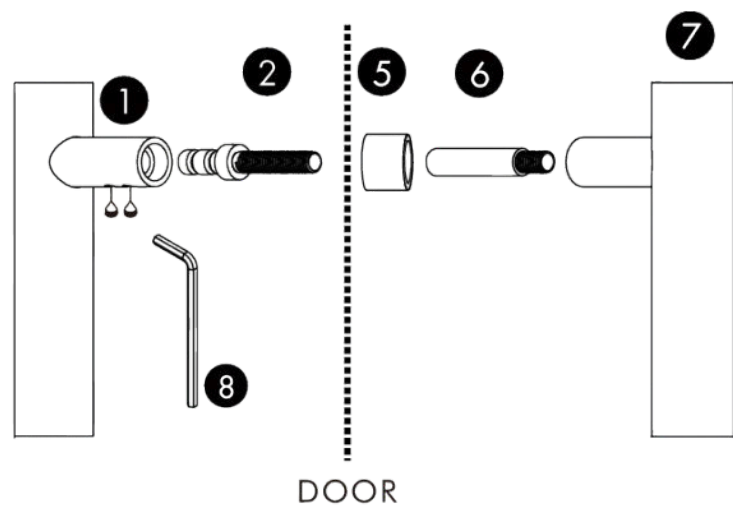

Installation Instructions - Single Pull

Points 6, 7 and 8 is for a wooden/cabinet door.

Applicable door thickness:

Wooden door: 13-42mm, Hole dia.: 6mm.

Wooden door: 43-70mm, Hole dia.: 8mm.

Installation Instructions - Double Pull

Points 1, 2 and 8 is for a 8-30mm wooden door.

Points 1, 2, 6 and 8 is for 35-63mm wooden door.

Applicable door thickness:

Wooden door: 8-30mm, Hole dia.: 6mm.

Wooden door: 35-63mm, Hole dia.: 8mm.

Matte Brass Hammered Door Pull (Single - Sided)

All dimensions are in mm

Sizes provided are nominal and intended as a guide

SKU	L (Length)	CC (Centre-to-Centre)	H (Height)	D (Base)
DAP-002-S300-MBR	300	250	53	20
DAP-002-S450-MBR	450	385	53	20
DAP-003-S600-MBR	600	534	53	20

All dimensions are in mm

Sizes provided are nominal and intended as a guide

SKU	L (Length)	CC (Centre-to-Centre)	H (Height)	D (Base)
DAP-002-D300-MBR	300	250	53	20
DAP-002-D450-MBR	450	385	53	20
DAP-003-D600-MBR	600	534	53	20