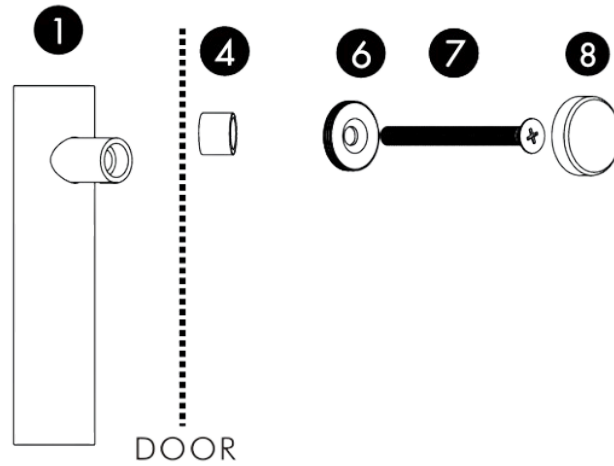

Installation Instructions - Single Pull

Points 6, 7 and 8 is for a wooden/cabinet door.

Applicable door thickness:

Wooden door: 13-42mm, Hole dia.: 6mm.

Wooden door: 43-70mm, Hole dia.: 8mm.

Installation Instructions - Double Pull

Points 1, 2 and 8 is for a 8-30mm wooden door.

Points 1, 2, 6 and 8 is for 35-63mm wooden door.

Applicable door thickness:

Wooden door: 8-30mm, Hole dia.: 6mm.

Wooden door: 35-63mm, Hole dia.: 8mm.

Matte Brass Hammered Door Pull (Single - Sided)

All dimensions are in mm

Sizes provided are nominal and intended as a guide

SKU	L (Length)	CC (Centre-to-Centre)	H (Height)	D (Base)
DAP-002-S300-MBR	300	250	53	20
DAP-002-S450-MBR	450	385	53	20
DAP-003-S600-MBR	600	534	53	20

All dimensions are in mm

Sizes provided are nominal and intended as a guide

SKU	L (Length)	CC (Centre-to-Centre)	H (Height)	D (Base)
DAP-002-D300-MBR	300	250	53	20
DAP-002-D450-MBR	450	385	53	20
DAP-003-D600-MBR	600	534	53	20