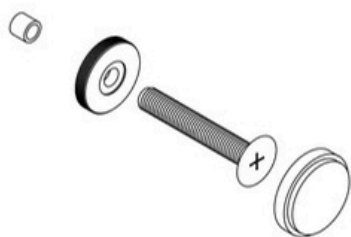

Installation Instructions - Single Pull

Points 6, 7 and 8 is for a wooden/cabinet door.

Applicable door thickness:

Wooden door: 13-42mm, Hole dia.: 6mm.

Wooden door: 43-70mm, Hole dia.: 8mm.

Installation Instructions - Double Pull

Points 1, 2 and 8 is for a 8-30mm wooden door.

Points 1, 2, 6 and 8 is for 35-63mm wooden door.

Applicable door thickness:

Wooden door: 8-30mm, Hole dia.: 6mm.

Wooden door: 35-63mm, Hole dia.: 8mm.

Matte Brass Hammered Door Pull (Single - Sided)

All dimensions are in mm

Sizes provided are nominal and intended as a guide

SKU	L (Length)	CC (Centre-to-Centre)	H (Height)	D (Base)
DAP-002-S300-MBR	300	250	53	20
DAP-002-S450-MBR	450	385	53	20
DAP-003-S600-MBR	600	534	53	20

Inclusions:

- x2 units of the following:
- Allen key

Product Care : Wipe and clean with a damp cloth and do not use any cleaning agents or chemicals.

WARRANTY

Matte Brass Hammered Door Pull (Double - Sided)