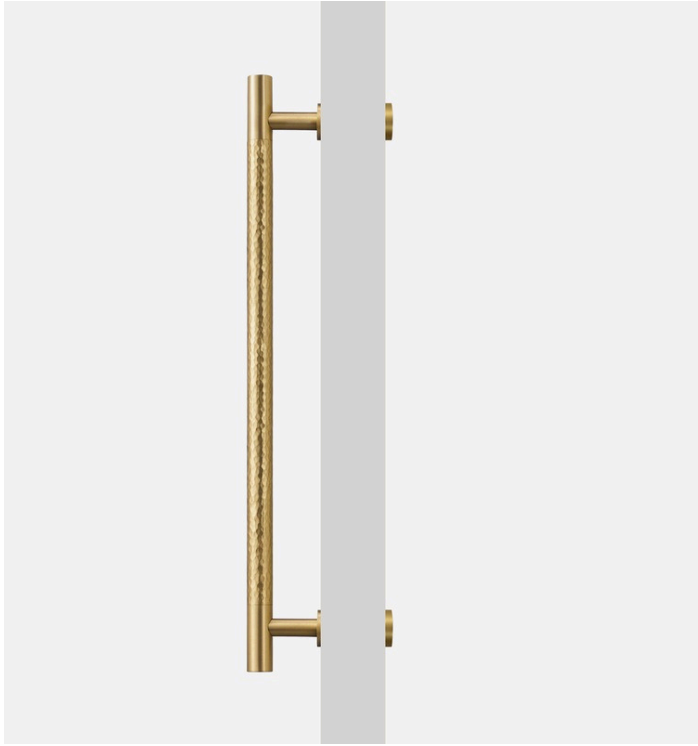

Installation Instructions - Single Pull

Points 6, 7 and 8 is for a wooden/cabinet door.

Applicable door thickness:

Wooden door: 13-42mm, Hole dia.: 6mm.

Wooden door: 43-70mm, Hole dia.: 8mm.

Installation Instructions - Double Pull

Points 1, 2 and 8 is for a 8-30mm wooden door.

Points 1, 2, 6 and 8 is for 35-63mm wooden door.

Applicable door thickness:

Wooden door: 8-30mm, Hole dia.: 6mm.

Wooden door: 35-63mm, Hole dia.: 8mm.

Matte Brass Hammered Door Pull (Single - Sided)

All dimensions are in mm

Sizes provided are nominal and intended as a guide

SKU	L (Length)	CC (Centre-to-Centre)	H (Height)	D (Base)
DAP-002-S300-MBR	300	250	53	20
DAP-002-S450-MBR	450	385	53	20
DAP-003-S600-MBR	600	534	53	20

All dimensions are in mm

Sizes provided are nominal and intended as a guide

SKU	L (Length)	CC (Centre-to-Centre)	H (Height)	D (Base)
DAP-002-D300-MBR	300	250	53	20
DAP-002-D450-MBR	450	385	53	20
DAP-003-D600-MBR	600	534	53	20