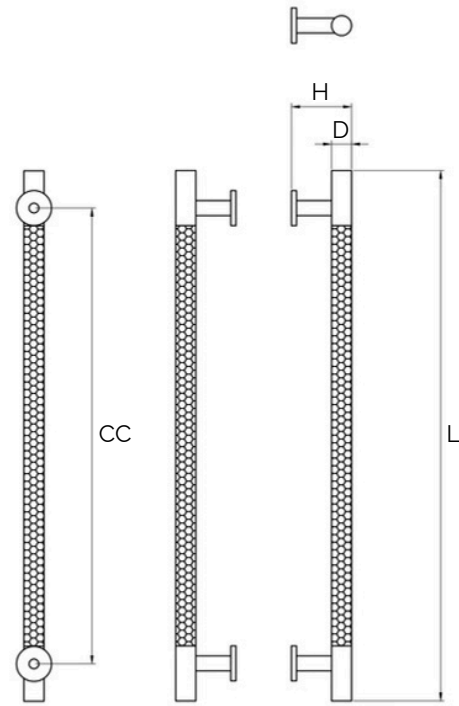

Installation Instructions - Single Pull

Points 6, 7 and 8 is for a wooden/cabinet door.

Applicable door thickness:

Wooden door: 13-42mm, Hole dia.: 6mm.

Wooden door: 43-70mm, Hole dia.: 8mm.

Installation Instructions - Double Pull

Points 1, 2 and 8 is for a 8-30mm wooden door.

Points 1, 2, 6 and 8 is for 35-63mm wooden door.

Applicable door thickness:

Wooden door: 8-30mm, Hole dia.: 6mm.

Wooden door: 35-63mm, Hole dia.: 8mm.

Matte Brass Hammered Door Pull (Single - Sided)

All dimensions are in mm

Sizes provided are nominal and intended as a guide

SKU	L (Length)	CC (Centre-to-Centre)	H (Height)	D (Base)
DAP-002-S300-MBR	300	250	53	20
DAP-002-S450-MBR	450	385	53	20
DAP-003-S600-MBR	600	534	53	20

All dimensions are in mm

Sizes provided are nominal and intended as a guide

SKU	L (Length)	CC (Centre-to-Centre)	H (Height)	D (Base)
DAP-002-D300-MBR	300	250	53	20
DAP-002-D450-MBR	450	385	53	20
DAP-003-D600-MBR	600	534	53	20