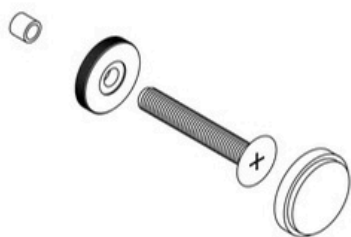

Inclusions:

- x2 units of the following:
- Allen key

Product Care : Wipe and clean with a damp cloth and do not use any cleaning agents or chemicals.