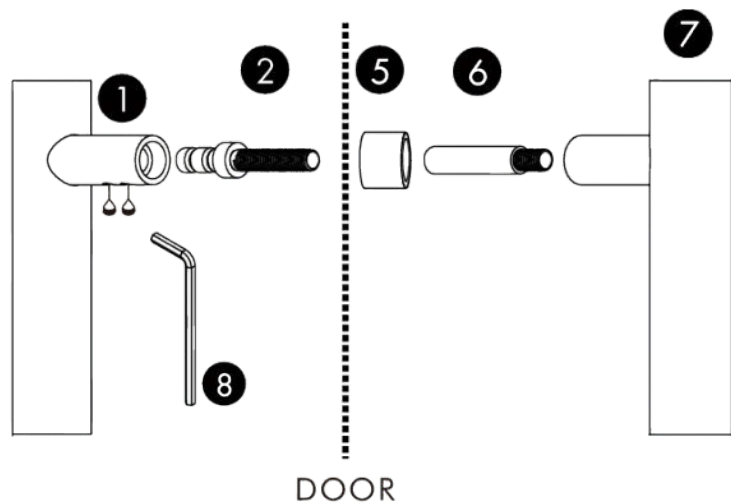

## Installation Instructions - Single Pull

Points 6, 7 and 8 is for a wooden/cabinet door.

### Applicable door thickness:

Wooden door: 13-42mm, Hole dia.: 6mm.

Wooden door: 43-70mm, Hole dia.: 8mm.

## Installation Instructions - Double Pull

Points 1, 2 and 8 is for a 8-30mm wooden door.

Points 1, 2, 6 and 8 is for 35-63mm wooden door.

### Applicable door thickness:

Wooden door: 8-30mm, Hole dia.: 6mm.

Wooden door: 35-63mm, Hole dia.: 8mm.