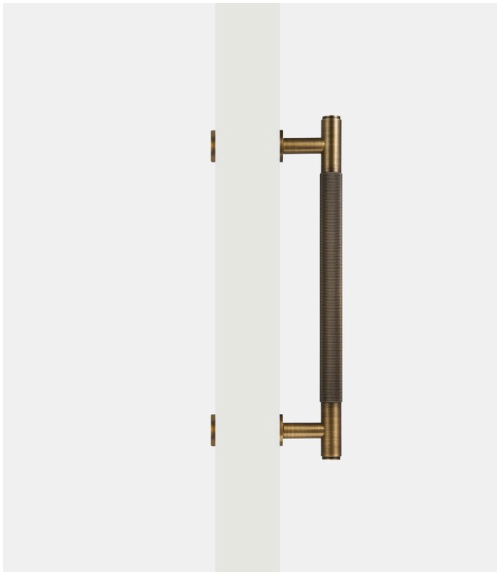

# Installation Manual - Antique Bronze Brass Diamond Knurled Door Pull

### Applicable door thickness:

Wooden door: 13-42mm, Hole dia.: 6mm.

Wooden door: 43-70mm, Hole dia.: 8mm.

# Antique Bronze Brass Diamond Knurled Door Pull (Single - Sided)

All dimensions are in mm

\*Sizes provided are nominal and intended as a guide\*

SKU	L (Length)	CC (Centre-to-Centre)	H (Height)	D (Base)
DAP-004-S300-AB	300	250	53	20
DAP-004-S450-AB	450	385	53	20

# Antique Bronze Brass Diamond Knurled Door Pull (Double - Sided)

All dimensions are in mm

\*Sizes provided are nominal and intended as a guide\*

SKU	L (Length)	CC (Centre-to-Centre)	H (Height)	D (Base)
DAP-004-D300-AB	300	250	53	20
DAP-004-D450-AB	450	384	53	20