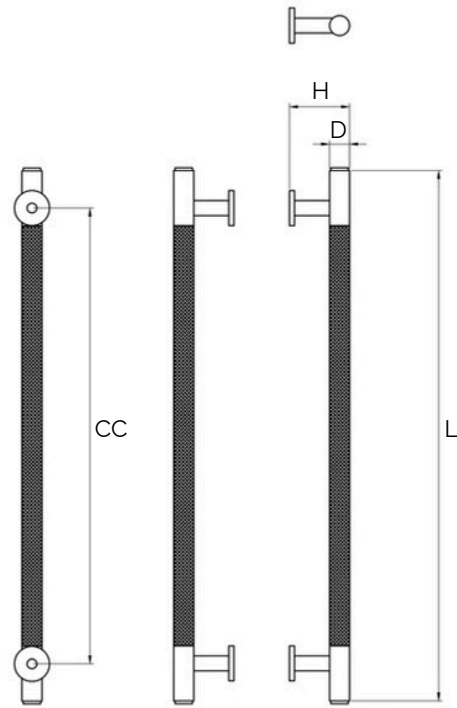

### Applicable door thickness:

Wooden door: 13-42mm, Hole dia.: 6mm.

Wooden door: 43-70mm, Hole dia.: 8mm.

### Applicable door thickness:

Wooden door: 8-30mm, Hole dia.: 6mm.

Wooden door: 35-63mm, Hole dia.: 8mm.

# Antique Bronze Brass Diamond Knurled Door Pull (Single - Sided)

All dimensions are in mm

\*Sizes provided are nominal and intended as a guide\*

SKU	L (Length)	CC (Centre-to-Centre)	H (Height)	D (Base)
DAP-004-S300-AB	300	250	53	20
DAP-004-S450-AB	450	385	53	20

# Antique Bronze Brass Diamond Knurled Door Pull (Double - Sided)

All dimensions are in mm

\*Sizes provided are nominal and intended as a guide\*

SKU	L (Length)	CC (Centre-to-Centre)	H (Height)	D (Base)
DAP-004-D300-AB	300	250	53	20
DAP-004-D450-AB	450	384	53	20