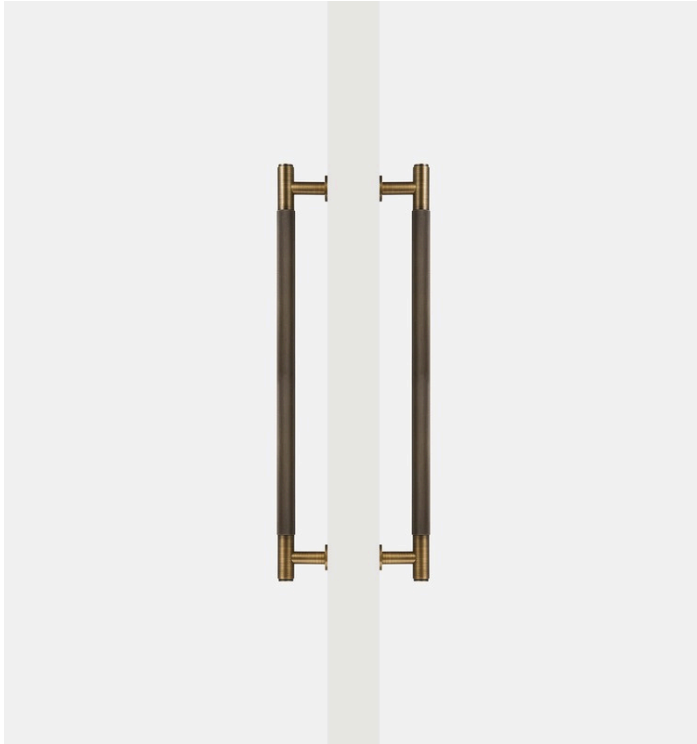

### Applicable door thickness:

Wooden door: 13-42mm, Hole dia.: 6mm.

Wooden door: 43-70mm, Hole dia.: 8mm.

### Applicable door thickness:

Wooden door: 8-30mm, Hole dia.: 6mm.

Wooden door: 35-63mm, Hole dia.: 8mm.

# Antique Bronze Brass Diamond Knurled Door Pull (Single - Sided)

All dimensions are in mm

\*Sizes provided are nominal and intended as a guide\*

SKU	L (Length)	CC (Centre-to-Centre)	H (Height)	D (Base)
DAP-004-S300-AB	300	250	53	20
DAP-004-S450-AB	450	385	53	20

# Antique Bronze Brass Diamond Knurled Door Pull (Double - Sided)

All dimensions are in mm

\*Sizes provided are nominal and intended as a guide\*

SKU	L (Length)	CC (Centre-to-Centre)	H (Height)	D (Base)
DAP-004-D300-AB	300	250	53	20
DAP-004-D450-AB	450	384	53	20