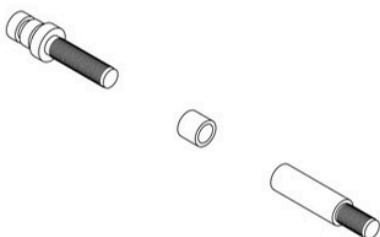

Inclusions:

- x2 units of the following:
- Allen key

Product Care : Wipe and clean with a damp cloth and do not use any cleaning agents or chemicals.

WARRANTY