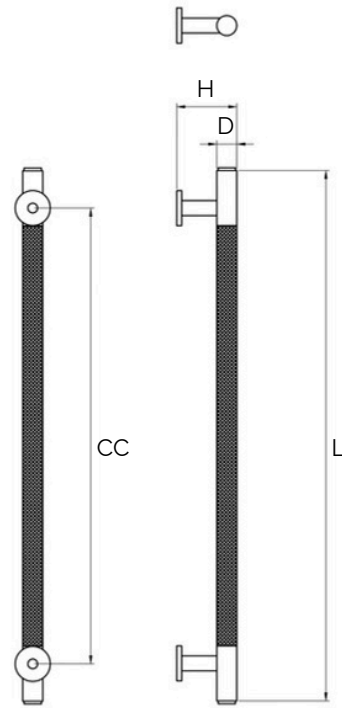

### Applicable door thickness:

Wooden door: 13-42mm, Hole dia.: 6mm.

Wooden door: 43-70mm, Hole dia.: 8mm.

## Installation Instructions - Double Pull

Points 1, 2 and 8 is for a 8-30mm wooden door.

Points 1, 2, 6 and 8 is for 35-63mm wooden door.

### Applicable door thickness:

Wooden door: 8-30mm, Hole dia.: 6mm.

Wooden door: 35-63mm, Hole dia.: 8mm.

# Antique Bronze Brass Diamond Knurled Door Pull (Single - Sided)

All dimensions are in mm

\*Sizes provided are nominal and intended as a guide\*

SKU	L (Length)	CC (Centre-to-Centre)	H (Height)	D (Base)
DAP-004-S300-AB	300	250	53	20
DAP-004-S450-AB	450	385	53	20