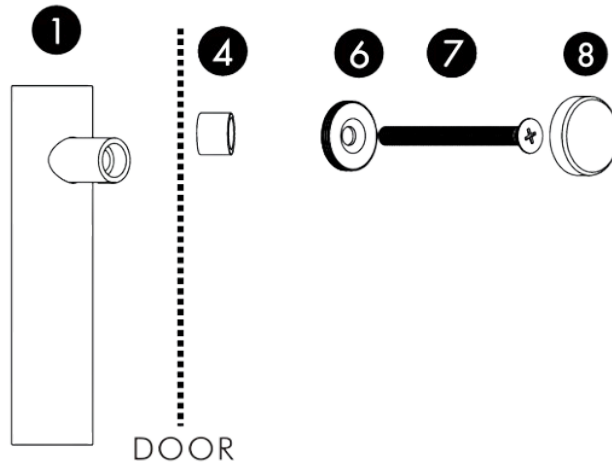

## Installation Instructions - Single Pull

Points 6, 7 and 8 is for a wooden/cabinet door.

### Applicable door thickness:

Wooden door: 13-42mm, Hole dia.: 6mm.

Wooden door: 43-70mm, Hole dia.: 8mm.

## Installation Instructions - Double Pull

Points 1, 2 and 8 is for a 8-30mm wooden door.

Points 1, 2, 6 and 8 is for 35-63mm wooden door.

# Antique Bronze Brass Diamond Knurled Door Pull (Double - Sided)

All dimensions are in mm

\*Sizes provided are nominal and intended as a guide\*

SKU	L (Length)	CC (Centre-to-Centre)	H (Height)	D (Base)
DAP-004-D300-AB	300	250	53	20
DAP-004-D450-AB	450	384	53	20