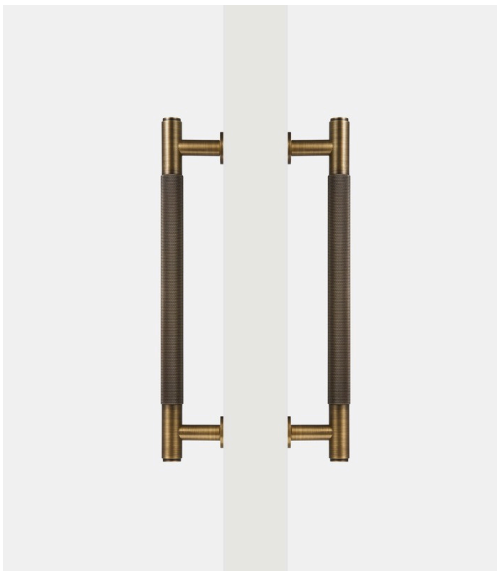

# Installation Manual - Antique Bronze Brass Diamond Knurled Door Pull

## Installation Instructions - Single Pull

Points 6, 7 and 8 is for a wooden/cabinet door.

### Applicable door thickness:

Wooden door: 13-42mm, Hole dia.: 6mm.

Wooden door: 43-70mm, Hole dia.: 8mm.

# Antique Bronze Brass Diamond Knurled Door Pull (Single - Sided)

All dimensions are in mm

\*Sizes provided are nominal and intended as a guide\*

SKU	L (Length)	CC (Centre-to-Centre)	H (Height)	D (Base)
DAP-004-S300-AB	300	250	53	20
DAP-004-S450-AB	450	385	53	20