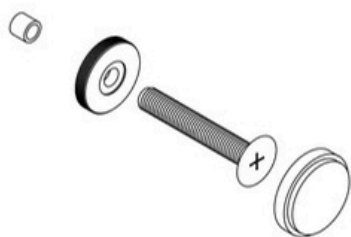

Wooden door: 43-70mm, Hole dia.: 8mm.

Installation Instructions - Double Pull

Points 1, 2 and 8 is for a 8-30mm wooden door.

Points 1, 2, 6 and 8 is for 35-63mm wooden door.

Applicable door thickness:

Wooden door: 8-30mm, Hole dia.: 6mm.

Wooden door: 35-63mm, Hole dia.: 8mm.

Matte Black Brass Diamond Knurled Door Pull (Single - Sided)

All dimensions are in mm

Sizes provided are nominal and intended as a guide

SKU	L (Length)	CC (Centre-to-Centre)	H (Height)	D (Base)
DAP-004-S300-MB	300	250	53	20
DAP-004-S450-MB	450	385	53	20

Inclusions:

- x2 units of the following:
- Allen key

Product Care : Wipe and clean with a damp cloth and do not use any cleaning agents or chemicals.

Matte Black Brass Diamond Knurled Door Pull (Double - Sided)

All dimensions are in mm

Sizes provided are nominal and intended as a guide

SKU	L (Length)	CC (Centre-to-Centre)	H (Height)	D (Base)
DAP-004-D300-MB	300	250	53	20
DAP-004-D450-MB	450	384	53	20

Inclusions: