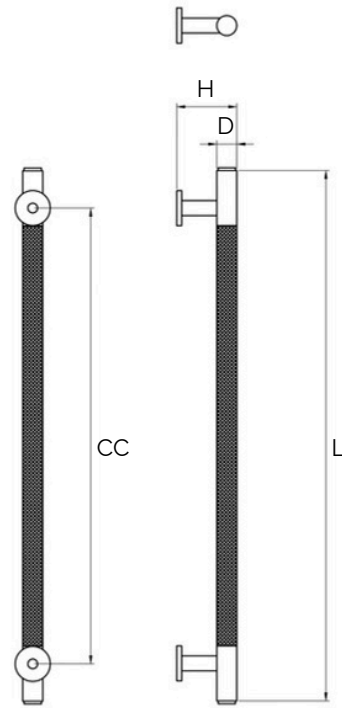

Installation Manual - Matte Black Brass Diamond Knurled Door Pull

Installation Instructions - Single Pull

Points 6, 7 and 8 is for a wooden/cabinet door.

Applicable door thickness:

Wooden door: 13-42mm, Hole dia.: 6mm.

Wooden door: 43-70mm, Hole dia.: 8mm.

Installation Instructions - Double Pull

Points 1, 2 and 8 is for a 8-30mm wooden door.

Points 1, 2, 6 and 8 is for 35-63mm wooden door.

Applicable door thickness:

Wooden door: 8-30mm, Hole dia.: 6mm.

Wooden door: 35-63mm, Hole dia.: 8mm.

Matte Black Brass Diamond Knurled Door Pull (Single - Sided)

All dimensions are in mm

Sizes provided are nominal and intended as a guide

SKU	L (Length)	CC (Centre-to-Centre)	H (Height)	D (Base)
DAP-004-S300-MB	300	250	53	20
DAP-004-S450-MB	450	385	53	20

All dimensions are in mm

Sizes provided are nominal and intended as a guide

SKU	L (Length)	CC (Centre-to-Centre)	H (Height)	D (Base)
DAP-004-D300-MB	300	250	53	20
DAP-004-D450-MB	450	384	53	20

Inclusions: