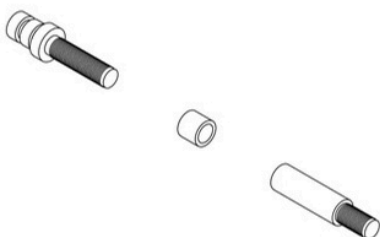

Inclusions:

- x2 units of the following:
- Allen key

Product Care : Wipe and clean with a damp cloth and do not use any cleaning agents or chemicals.