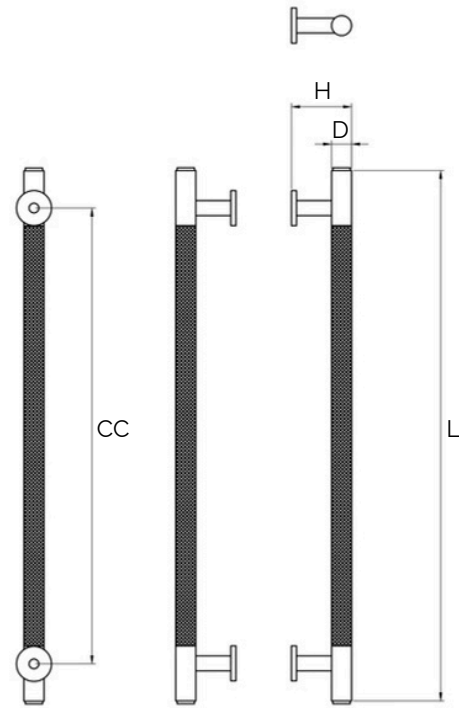

Wooden door: 43-70mm, Hole dia.: 8mm.

Installation Instructions - Double Pull

Points 1, 2 and 8 is for a 8-30mm wooden door.

Points 1, 2, 6 and 8 is for 35-63mm wooden door.

Applicable door thickness:

Wooden door: 8-30mm, Hole dia.: 6mm.

Wooden door: 35-63mm, Hole dia.: 8mm.

Matte Black Brass Diamond Knurled Door Pull (Single - Sided)

All dimensions are in mm

Sizes provided are nominal and intended as a guide

SKU	L (Length)	CC (Centre-to-Centre)	H (Height)	D (Base)
DAP-004-S300-MB	300	250	53	20
DAP-004-S450-MB	450	385	53	20

Inclusions:

- x2 units of the following:
- Allen key

Product Care : Wipe and clean with a damp cloth and do not use any cleaning agents or chemicals.

Matte Black Brass Diamond Knurled Door Pull (Double - Sided)

All dimensions are in mm

Sizes provided are nominal and intended as a guide

SKU	L (Length)	CC (Centre-to-Centre)	H (Height)	D (Base)
DAP-004-D300-MB	300	250	53	20
DAP-004-D450-MB	450	384	53	20

Inclusions: