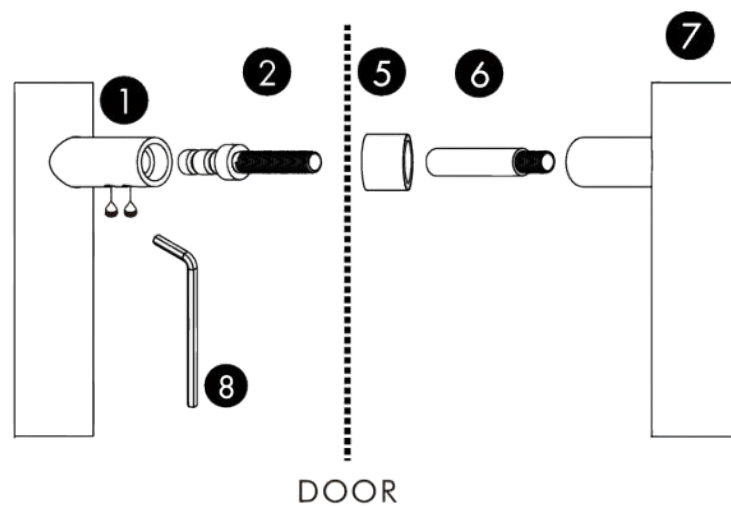

Installation Manual - Matte Black Brass Diamond Knurled Door Pull

Installation Instructions - Single Pull

Points 6, 7 and 8 is for a wooden/cabinet door.

Applicable door thickness:

Wooden door: 13-42mm, Hole dia.: 6mm.

Wooden door: 43-70mm, Hole dia.: 8mm.

Installation Instructions - Double Pull

Points 1, 2 and 8 is for a 8-30mm wooden door.

Points 1, 2, 6 and 8 is for 35-63mm wooden door.

Applicable door thickness:

Wooden door: 8-30mm, Hole dia.: 6mm.

Wooden door: 35-63mm, Hole dia.: 8mm.

Matte Black Brass Diamond Knurled Door Pull (Single - Sided)

All dimensions are in mm

Sizes provided are nominal and intended as a guide

SKU	L (Length)	CC (Centre-to-Centre)	H (Height)	D (Base)
DAP-004-S300-MB	300	250	53	20
DAP-004-S450-MB	450	385	53	20

All dimensions are in mm

Sizes provided are nominal and intended as a guide

SKU	L (Length)	CC (Centre-to-Centre)	H (Height)	D (Base)
DAP-004-D300-MB	300	250	53	20
DAP-004-D450-MB	450	384	53	20

Inclusions: