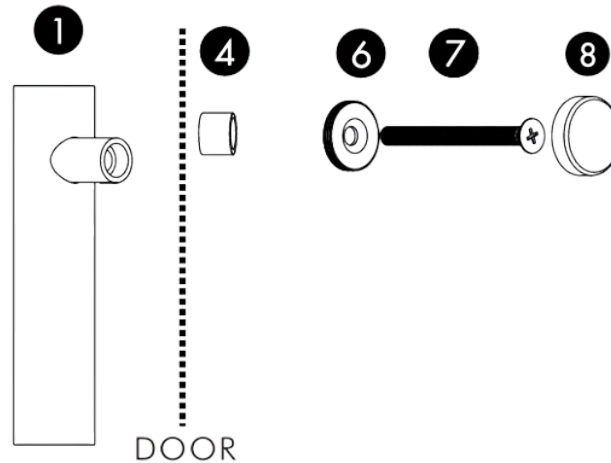

Installation Manual - Matte Black Brass Diamond Knurled Door Pull

Installation Instructions - Single Pull

Points 6, 7 and 8 is for a wooden/cabinet door.

Applicable door thickness:

Wooden door: 13-42mm, Hole dia.: 6mm.

Wooden door: 43-70mm, Hole dia.: 8mm.

Installation Instructions - Double Pull

Points 1, 2 and 8 is for a 8-30mm wooden door.

Points 1, 2, 6 and 8 is for 35-63mm wooden door.

Applicable door thickness:

Wooden door: 8-30mm, Hole dia.: 6mm.

Wooden door: 35-63mm, Hole dia.: 8mm.

Matte Black Brass Diamond Knurled Door Pull (Single - Sided)

All dimensions are in mm

Sizes provided are nominal and intended as a guide

SKU	L (Length)	CC (Centre-to-Centre)	H (Height)	D (Base)
DAP-004-S300-MB	300	250	53	20
DAP-004-S450-MB	450	385	53	20

All dimensions are in mm

Sizes provided are nominal and intended as a guide

SKU	L (Length)	CC (Centre-to-Centre)	H (Height)	D (Base)
DAP-004-D300-MB	300	250	53	20
DAP-004-D450-MB	450	384	53	20

Inclusions: