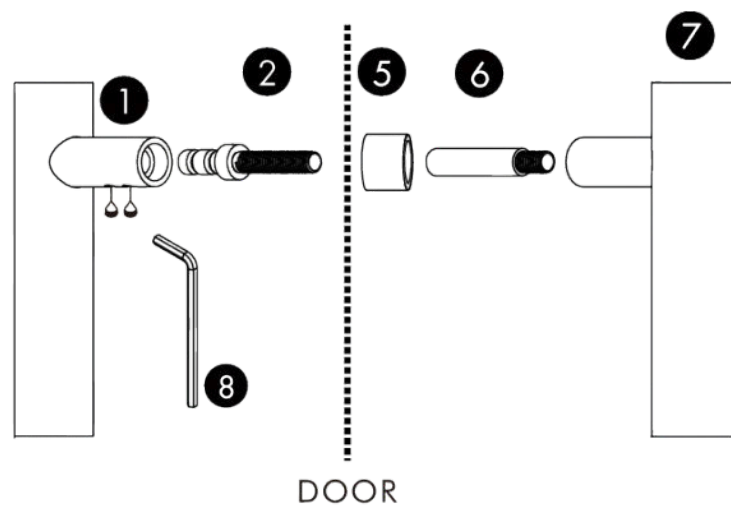

## Installation Instructions - Single Pull

Points 6, 7 and 8 is for a wooden/cabinet door.

### Applicable door thickness:

Wooden door: 13-42mm, Hole dia.: 6mm.

Wooden door: 43-70mm, Hole dia.: 8mm.

## Installation Instructions - Double Pull

Points 1, 2 and 8 is for a 8-30mm wooden door.

Points 1, 2, 6 and 8 is for 35-63mm wooden door.

### Applicable door thickness:

Wooden door: 8-30mm, Hole dia.: 6mm.

Wooden door: 35-63mm, Hole dia.: 8mm.