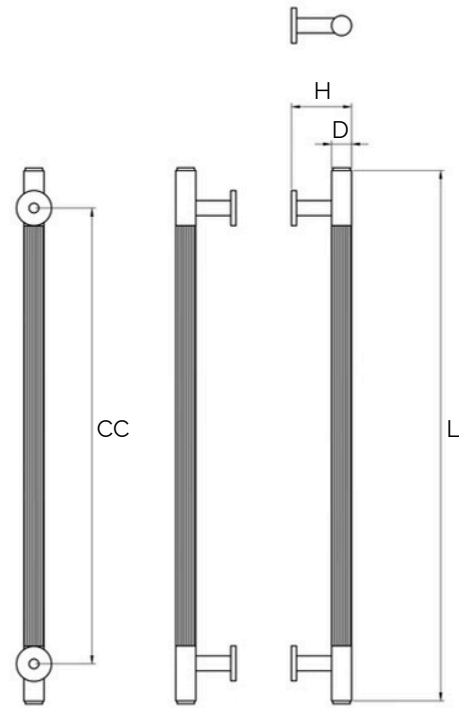

### Applicable door thickness:

Wooden door: 13-42mm, Hole dia.: 6mm.

Wooden door: 43-70mm, Hole dia.: 8mm.

### Applicable door thickness:

Wooden door: 8-30mm, Hole dia.: 6mm.

Wooden door: 35-63mm, Hole dia.: 8mm.

# Antique Bronze Brass Linear Knurled Door Pull (Single - Sided)

All dimensions are in mm

\*Sizes provided are nominal and intended as a guide\*

SKU	L (Length)	CC (Centre-to-Centre)	H (Height)	D (Base)
DAP-005-S300-AB	300	250	53	20
DAP-005-S450-AB	450	385	53	20

# Antique Bronze Brass Linear Knurled Door Pull (Double - Sided)

All dimensions are in mm

\*Sizes provided are nominal and intended as a guide\*

SKU	L (Length)	CC (Centre-to-Centre)	H (Height)	D (Base)
DAP-005-D300-AB	300	250	53	20
DAP-005-D450-AB	450	384	53	20