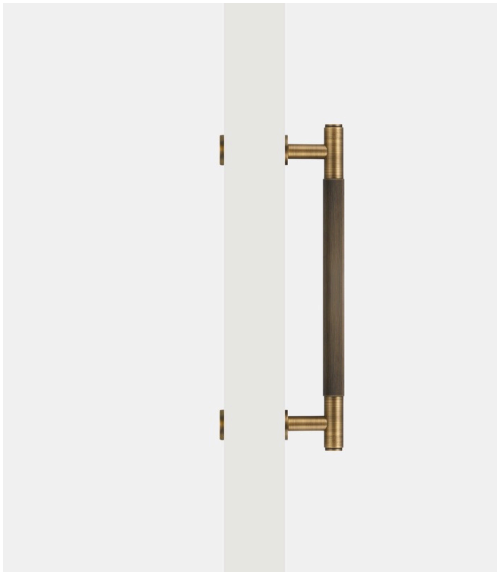

# Installation Manual - Antique Bronze Brass Linear Knurled Door Pull

## Installation Instructions - Single Pull

Points 6, 7 and 8 is for a wooden/cabinet door.

### Applicable door thickness:

Wooden door: 13-42mm, Hole dia.: 6mm.

Wooden door: 43-70mm, Hole dia.: 8mm.

### Applicable door thickness:

Wooden door: 8-30mm, Hole dia.: 6mm.

Wooden door: 35-63mm, Hole dia.: 8mm.