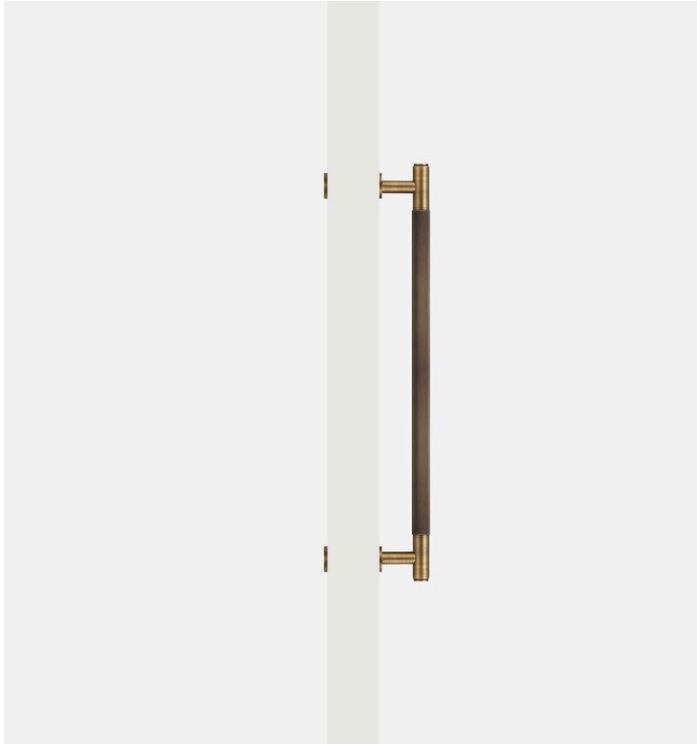

Antique Bronze Brass Linear Knurled Door Pull (Single - Sided)

All dimensions are in mm

Sizes provided are nominal and intended as a guide

SKU	L (Length)	CC (Centre-to-Centre)	H (Height)	D (Base)
DAP-005-S300-AB	300	250	53	20
DAP-005-S450-AB	450	385	53	20