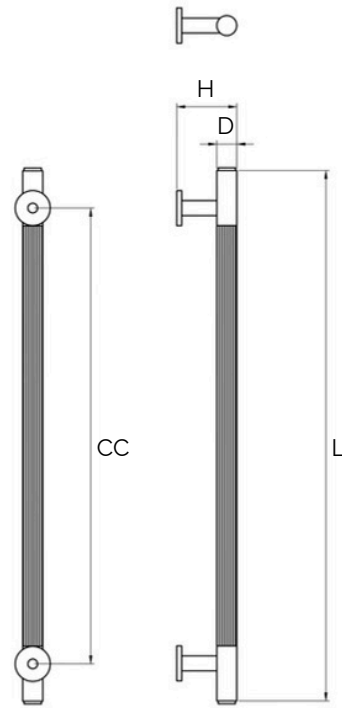

### Applicable door thickness:

Wooden door: 13-42mm, Hole dia.: 6mm.

Wooden door: 43-70mm, Hole dia.: 8mm.

## Installation Instructions - Double Pull

Points 1, 2 and 8 is for a 8-30mm wooden door.

Points 1, 2, 6 and 8 is for 35-63mm wooden door.

### Applicable door thickness:

Wooden door: 8-30mm, Hole dia.: 6mm.

Wooden door: 35-63mm, Hole dia.: 8mm.

# Antique Bronze Brass Linear Knurled Door Pull (Single - Sided)

All dimensions are in mm

\*Sizes provided are nominal and intended as a guide\*

SKU	L (Length)	CC (Centre-to-Centre)	H (Height)	D (Base)
DAP-005-S300-AB	300	250	53	20
DAP-005-S450-AB	450	385	53	20