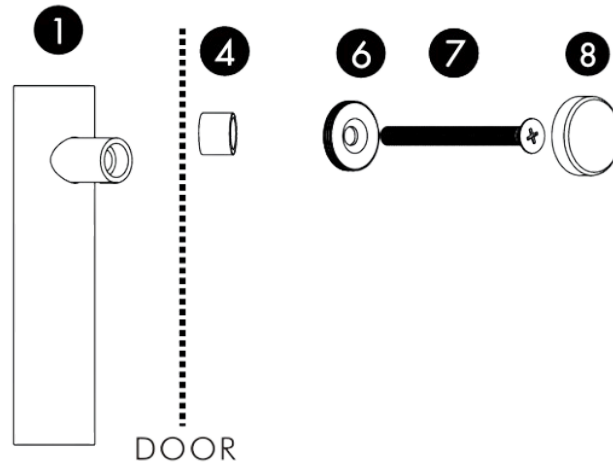

## Installation Instructions - Single Pull

Points 6, 7 and 8 is for a wooden/cabinet door.

### Applicable door thickness:

Wooden door: 13-42mm, Hole dia.: 6mm.

Wooden door: 43-70mm, Hole dia.: 8mm.

## Installation Instructions - Double Pull

Points 1, 2 and 8 is for a 8-30mm wooden door.

Points 1, 2, 6 and 8 is for 35-63mm wooden door.

# Antique Bronze Brass Linear Knurled Door Pull (Double - Sided)

All dimensions are in mm

\*Sizes provided are nominal and intended as a guide\*

SKU	L (Length)	CC (Centre-to-Centre)	H (Height)	D (Base)
DAP-005-D300-AB	300	250	53	20
DAP-005-D450-AB	450	384	53	20