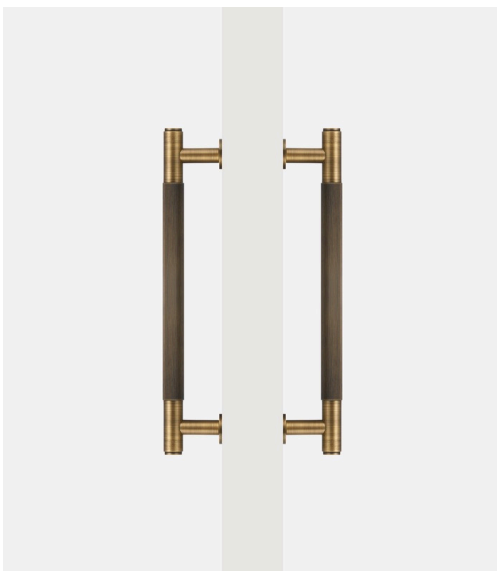

# Installation Manual - Antique Bronze Brass Linear Knurled Door Pull

## Installation Instructions - Single Pull

Points 6, 7 and 8 is for a wooden/cabinet door.

### Applicable door thickness:

Wooden door: 13-42mm, Hole dia.: 6mm.

Wooden door: 43-70mm, Hole dia.: 8mm.

### Applicable door thickness:

Wooden door: 8-30mm, Hole dia.: 6mm.

Wooden door: 35-63mm, Hole dia.: 8mm.