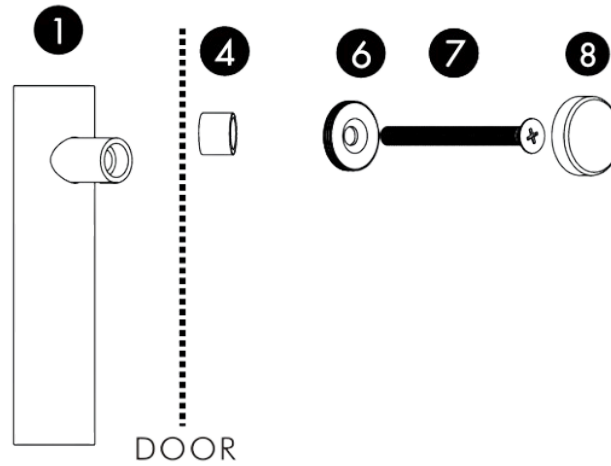

Installation Instructions - Single Pull

Points 6, 7 and 8 is for a wooden/cabinet door.

Applicable door thickness:

Wooden door: 13-42mm, Hole dia.: 6mm.

Wooden door: 43-70mm, Hole dia.: 8mm.

Installation Instructions - Double Pull

Points 1, 2 and 8 is for a 8-30mm wooden door.

Points 1, 2, 6 and 8 is for 35-63mm wooden door.

Applicable door thickness:

Wooden door: 8-30mm, Hole dia.: 6mm.

Wooden door: 35-63mm, Hole dia.: 8mm.

Matte Brass Linear Knurled Door Pull (Single - Sided)

All dimensions are in mm

Sizes provided are nominal and intended as a guide

SKU	L (Length)	CC (Centre-to-Centre)	H (Height)	D (Base)
DAP-005-S300-MBR	300	250	53	20
DAP-005-S450-MBR	450	385	53	20

Inclusions:

Sizes provided are nominal and intended as a guide

SKU	L (Length)	CC (Centre-to-Centre)	H (Height)	D (Base)
DAP-005-D300-MBR	300	250	53	20
DAP-005-D450-MBR	450	384	53	20

Inclusions:

- x2 units of the following:
- Allen key