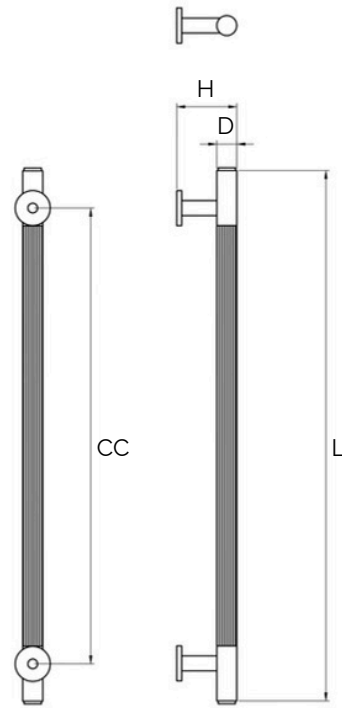

Installation Instructions - Single Pull

Points 6, 7 and 8 is for a wooden/cabinet door.

Applicable door thickness:

Wooden door: 13-42mm, Hole dia.: 6mm.

Wooden door: 43-70mm, Hole dia.: 8mm.

Installation Instructions - Double Pull

Points 1, 2 and 8 is for a 8-30mm wooden door.

Points 1, 2, 6 and 8 is for 35-63mm wooden door.

Applicable door thickness:

Wooden door: 8-30mm, Hole dia.: 6mm.

Wooden door: 35-63mm, Hole dia.: 8mm.

Matte Brass Linear Knurled Door Pull (Single - Sided)

All dimensions are in mm

Sizes provided are nominal and intended as a guide

SKU	L (Length)	CC (Centre-to-Centre)	H (Height)	D (Base)
DAP-005-S300-MBR	300	250	53	20
DAP-005-S450-MBR	450	385	53	20

Inclusions:

Sizes provided are nominal and intended as a guide

SKU	L (Length)	CC (Centre-to-Centre)	H (Height)	D (Base)
DAP-005-D300-MBR	300	250	53	20
DAP-005-D450-MBR	450	384	53	20

Inclusions:

- x2 units of the following:
- Allen key