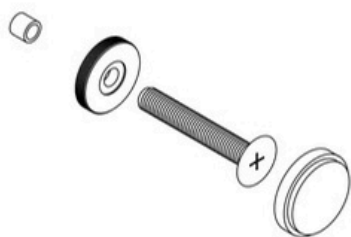

Installation Instructions - Single Pull

Points 6, 7 and 8 is for a wooden/cabinet door.

Applicable door thickness:

Wooden door: 13-42mm, Hole dia.: 6mm.

Wooden door: 43-70mm, Hole dia.: 8mm.

Installation Instructions - Double Pull

Points 1, 2 and 8 is for a 8-30mm wooden door.

Points 1, 2, 6 and 8 is for 35-63mm wooden door.

Applicable door thickness:

Wooden door: 8-30mm, Hole dia.: 6mm.

Wooden door: 35-63mm, Hole dia.: 8mm.

Matte Brass Linear Knurled Door Pull (Single - Sided)

All dimensions are in mm

Sizes provided are nominal and intended as a guide

SKU	L (Length)	CC (Centre-to-Centre)	H (Height)	D (Base)
DAP-005-S300-MBR	300	250	53	20
DAP-005-S450-MBR	450	385	53	20

Inclusions:

- x2 units of the following:
- Allen key

Product Care : Wipe and clean with a damp cloth and do not use any cleaning agents or chemicals.

WARRANTY

Matte Brass Linear Knurled Door Pull (Double - Sided)

All dimensions are in mm