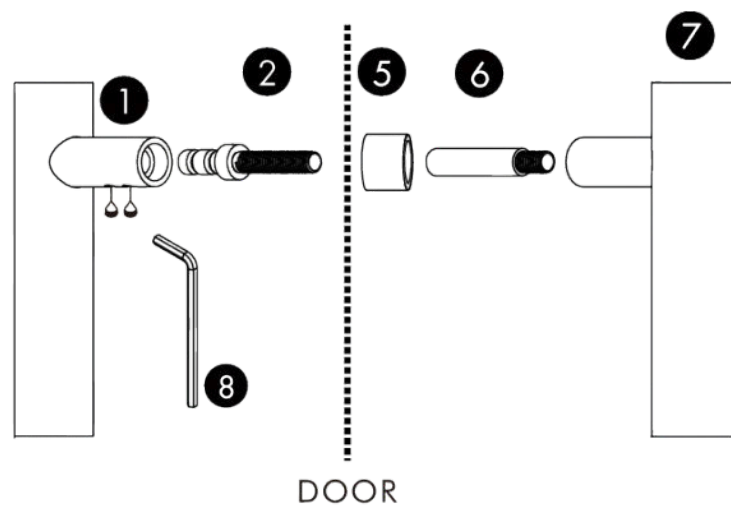

Installation Instructions - Single Pull

Points 6, 7 and 8 is for a wooden/cabinet door.

Applicable door thickness:

Wooden door: 13-42mm, Hole dia.: 6mm.

Wooden door: 43-70mm, Hole dia.: 8mm.

Installation Instructions - Double Pull

Points 1, 2 and 8 is for a 8-30mm wooden door.

Points 1, 2, 6 and 8 is for 35-63mm wooden door.

Applicable door thickness:

Wooden door: 8-30mm, Hole dia.: 6mm.

Wooden door: 35-63mm, Hole dia.: 8mm.

Matte Brass Linear Knurled Door Pull (Single - Sided)

All dimensions are in mm

Sizes provided are nominal and intended as a guide

SKU	L (Length)	CC (Centre-to-Centre)	H (Height)	D (Base)
DAP-005-S300-MBR	300	250	53	20
DAP-005-S450-MBR	450	385	53	20

Inclusions:

Sizes provided are nominal and intended as a guide

SKU	L (Length)	CC (Centre-to-Centre)	H (Height)	D (Base)
DAP-005-D300-MBR	300	250	53	20
DAP-005-D450-MBR	450	384	53	20

Inclusions:

- x2 units of the following:
- Allen key