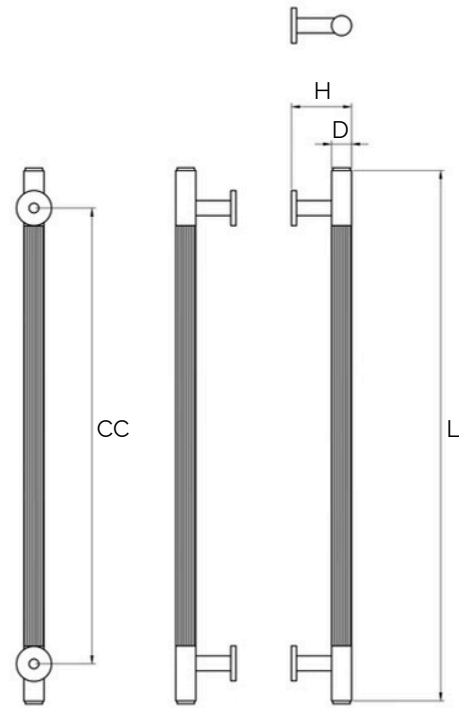

Points 1, 2 and 8 is for a 8-30mm wooden door.

Points 1, 2, 6 and 8 is for 35-63mm wooden door.

Applicable door thickness:

Wooden door: 8-30mm, Hole dia.: 6mm.

Wooden door: 35-63mm, Hole dia.: 8mm.

Matte Brass Linear Knurled Door Pull (Single - Sided)

All dimensions are in mm

Sizes provided are nominal and intended as a guide

SKU	L (Length)	CC (Centre-to-Centre)	H (Height)	D (Base)
DAP-005-S300-MBR	300	250	53	20
DAP-005-S450-MBR	450	385	53	20

Inclusions:

- x2 units of the following:
- Allen key

Product Care : Wipe and clean with a damp cloth and do not use any cleaning agents or chemicals.

WARRANTY

Matte Brass Linear Knurled Door Pull (Double - Sided)

All dimensions are in mm

Sizes provided are nominal and intended as a guide

SKU	L (Length)	CC (Centre-to-Centre)	H (Height)	D (Base)
DAP-005-D300-MBR	300	250	53	20
DAP-005-D450-MBR	450	384	53	20

Inclusions:

- x2 units of the following:
- Allen key