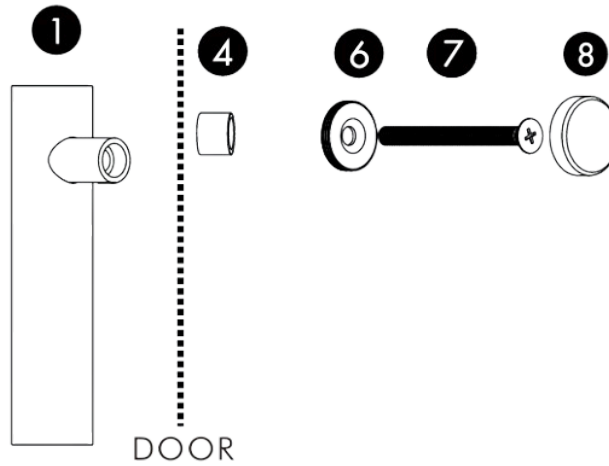

Installation Manual - Matte Black Brass Linear Knurled Door Pull

Installation Instructions - Single Pull

Points 6, 7 and 8 is for a wooden/cabinet door.

Applicable door thickness:

Wooden door: 13-42mm, Hole dia.: 6mm.

Wooden door: 43-70mm, Hole dia.: 8mm.

Installation Instructions - Double Pull

Points 1, 2 and 8 is for a 8-30mm wooden door.

Points 1, 2, 6 and 8 is for 35-63mm wooden door.

Applicable door thickness:

Wooden door: 8-30mm, Hole dia.: 6mm.

Wooden door: 35-63mm, Hole dia.: 8mm.

Matte Black Brass Linear Knurled Door Pull (Single - Sided)

All dimensions are in mm

Sizes provided are nominal and intended as a guide

SKU	L (Length)	CC (Centre-to-Centre)	H (Height)	D (Base)
DAP-005-S300-MB	300	250	53	20
DAP-005-S450-MB	450	385	53	20

All dimensions are in mm

Sizes provided are nominal and intended as a guide

SKU	L (Length)	CC (Centre-to-Centre)	H (Height)	D (Base)
DAP-005-D300-MB	300	250	53	20
DAP-005-D450-MB	450	384	53	20

Inclusions: