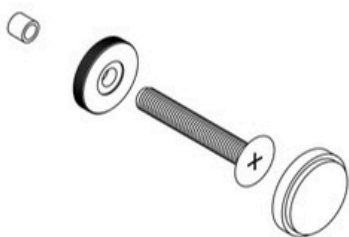

Wooden door: 43-70mm, Hole dia.: 8mm.

Installation Instructions - Double Pull

Points 1, 2 and 8 is for a 8-30mm wooden door.

Points 1, 2, 6 and 8 is for 35-63mm wooden door.

Applicable door thickness:

Wooden door: 8-30mm, Hole dia.: 6mm.

Wooden door: 35-63mm, Hole dia.: 8mm.

Matte Black Brass Linear Knurled Door Pull (Single - Sided)

All dimensions are in mm

Sizes provided are nominal and intended as a guide

SKU	L (Length)	CC (Centre-to-Centre)	H (Height)	D (Base)
DAP-005-S300-MB	300	250	53	20
DAP-005-S450-MB	450	385	53	20

Inclusions:

- x2 units of the following:
- Allen key

Product Care : Wipe and clean with a damp cloth and do not use any cleaning agents or chemicals.

WARRANTY

Matte Black Brass Linear Knurled Door Pull (Double - Sided)

All dimensions are in mm

Sizes provided are nominal and intended as a guide

SKU	L (Length)	CC (Centre-to-Centre)	H (Height)	D (Base)
DAP-005-D300-MB	300	250	53	20
DAP-005-D450-MB	450	384	53	20

Inclusions: