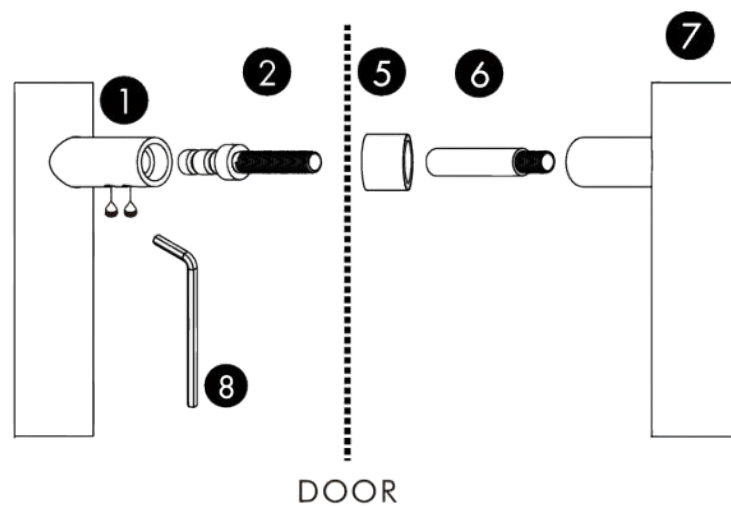

Installation Manual - Matte Black Brass Linear Knurled Door Pull

Installation Instructions - Single Pull

Points 6, 7 and 8 is for a wooden/cabinet door.

Applicable door thickness:

Wooden door: 13-42mm, Hole dia.: 6mm.

Wooden door: 43-70mm, Hole dia.: 8mm.

Installation Instructions - Double Pull

Points 1, 2 and 8 is for a 8-30mm wooden door.

Points 1, 2, 6 and 8 is for 35-63mm wooden door.

Applicable door thickness:

Wooden door: 8-30mm, Hole dia.: 6mm.

Wooden door: 35-63mm, Hole dia.: 8mm.

Matte Black Brass Linear Knurled Door Pull (Single - Sided)

All dimensions are in mm

Sizes provided are nominal and intended as a guide

SKU	L (Length)	CC (Centre-to-Centre)	H (Height)	D (Base)
DAP-005-S300-MB	300	250	53	20
DAP-005-S450-MB	450	385	53	20

All dimensions are in mm

Sizes provided are nominal and intended as a guide

SKU	L (Length)	CC (Centre-to-Centre)	H (Height)	D (Base)
DAP-005-D300-MB	300	250	53	20
DAP-005-D450-MB	450	384	53	20

Inclusions: