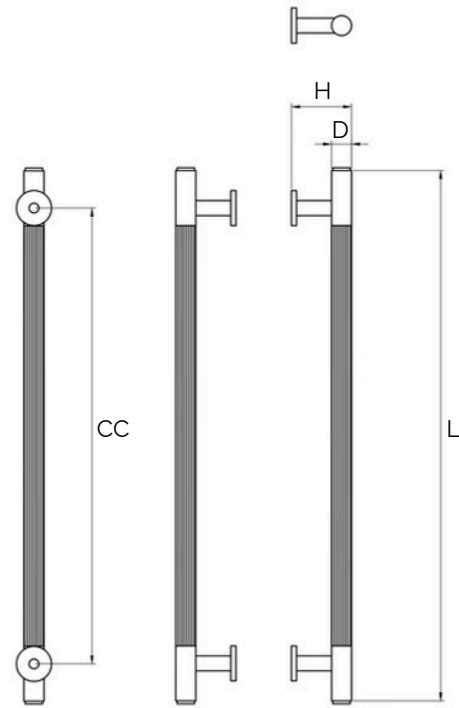

Wooden door: 43-70mm, Hole dia.: 8mm.

Installation Instructions - Double Pull

Points 1, 2 and 8 is for a 8-30mm wooden door.

Points 1, 2, 6 and 8 is for 35-63mm wooden door.

Applicable door thickness:

Wooden door: 8-30mm, Hole dia.: 6mm.

Wooden door: 35-63mm, Hole dia.: 8mm.

Matte Black Brass Linear Knurled Door Pull (Single - Sided)

All dimensions are in mm

Sizes provided are nominal and intended as a guide

SKU	L (Length)	CC (Centre-to-Centre)	H (Height)	D (Base)
DAP-005-S300-MB	300	250	53	20
DAP-005-S450-MB	450	385	53	20

Inclusions:

- x2 units of the following:
- Allen key

Product Care : Wipe and clean with a damp cloth and do not use any cleaning agents or chemicals.

WARRANTY

Matte Black Brass Linear Knurled Door Pull (Double - Sided)

All dimensions are in mm

Sizes provided are nominal and intended as a guide

SKU	L (Length)	CC (Centre-to-Centre)	H (Height)	D (Base)
DAP-005-D300-MB	300	250	53	20
DAP-005-D450-MB	450	384	53	20

Inclusions: