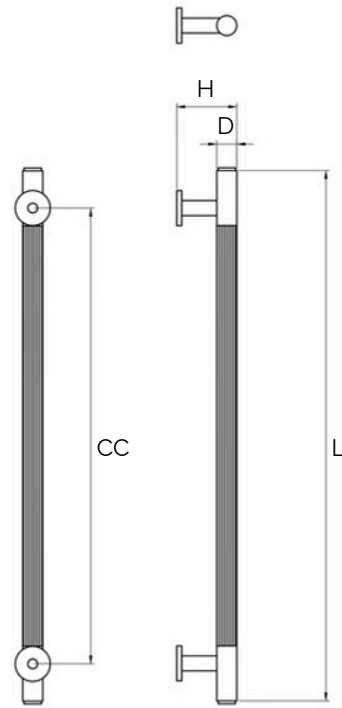

Installation Manual - Matte Black Brass Linear Knurled Door Pull

Installation Instructions - Single Pull

Points 6, 7 and 8 is for a wooden/cabinet door.

Applicable door thickness:

Wooden door: 13-42mm, Hole dia.: 6mm.

Wooden door: 43-70mm, Hole dia.: 8mm.

Installation Instructions - Double Pull

Points 1, 2 and 8 is for a 8-30mm wooden door.

Points 1, 2, 6 and 8 is for 35-63mm wooden door.

Applicable door thickness:

Wooden door: 8-30mm, Hole dia.: 6mm.

Wooden door: 35-63mm, Hole dia.: 8mm.

Matte Black Brass Linear Knurled Door Pull (Single - Sided)

All dimensions are in mm

Sizes provided are nominal and intended as a guide

SKU	L (Length)	CC (Centre-to-Centre)	H (Height)	D (Base)
DAP-005-S300-MB	300	250	53	20
DAP-005-S450-MB	450	385	53	20

All dimensions are in mm

Sizes provided are nominal and intended as a guide

SKU	L (Length)	CC (Centre-to-Centre)	H (Height)	D (Base)
DAP-005-D300-MB	300	250	53	20
DAP-005-D450-MB	450	384	53	20

Inclusions: